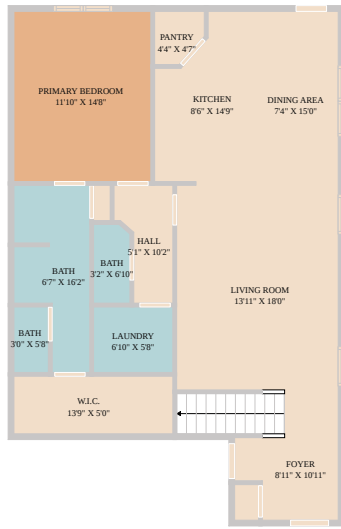

**TWIST
TOURS**