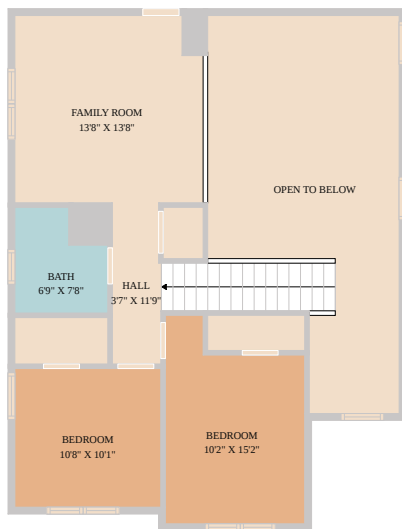

**TWIST
TOURS**