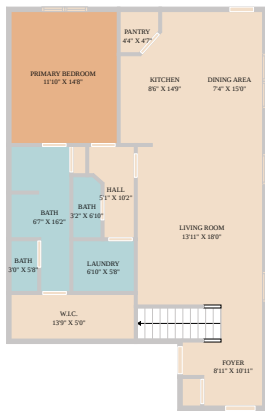

TWIST TOURS