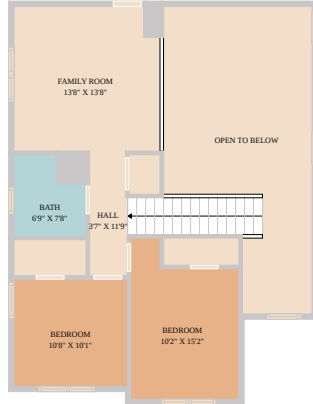

TWIST TOURS