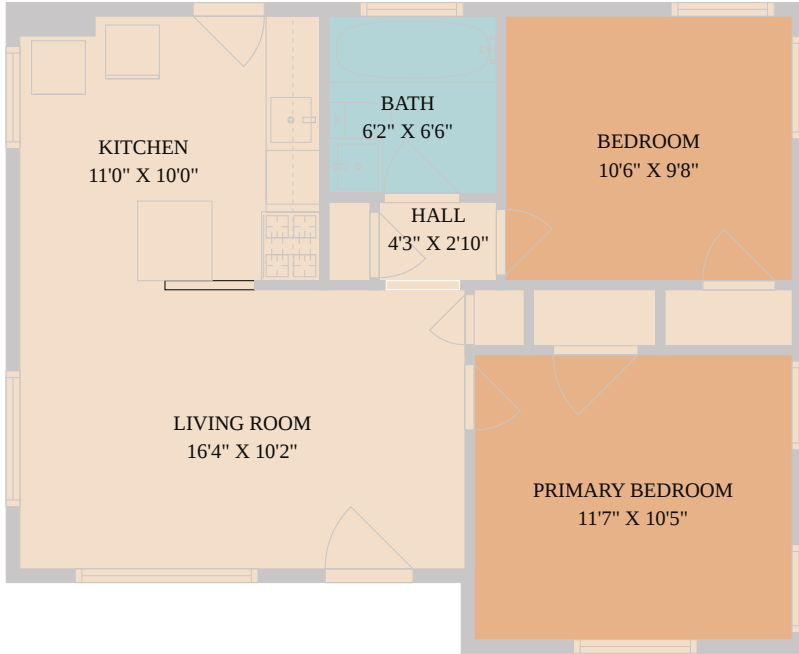

**TWIST
TOURS**

Mike & Chrissy Caputo

Broker/ Owner

📞 512-748-4650

✉️ chrissy@austinsummitgroup.com

🌐 www.austinsummitgroup.com/

© 2026 331 Enterprises, LLC. All rights reserved. This floor plan is an approximation of existing structures and features and is provided for convenience only with the permission of the seller. All measurements are approximate and not guaranteed to be exact or to scale. Buyer should confirm measurements using their own sources.