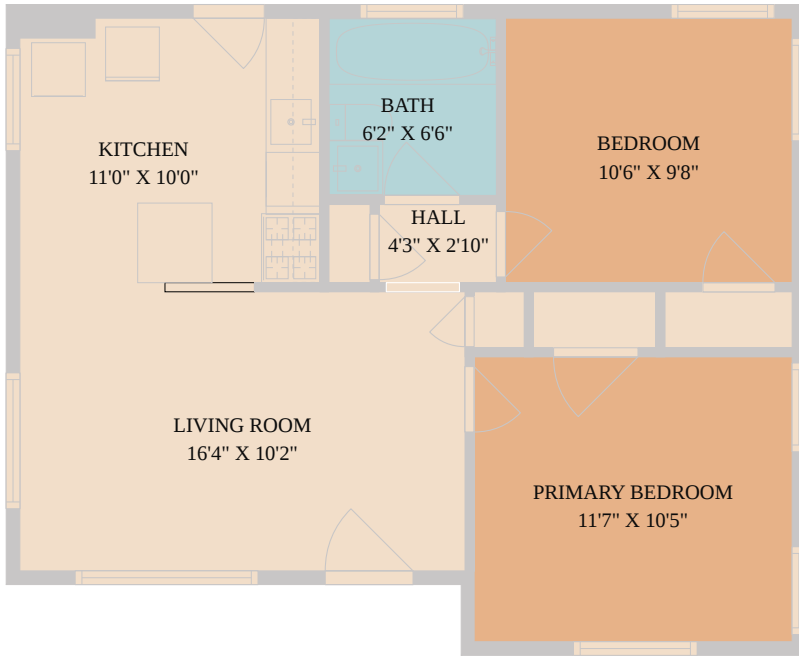

**TWIST
TOURS**

Mike & Chrissy Caputo

Broker/ Owner

📞 512-748-4650

✉️ chrissy@austinsummitgroup.com

🌐 www.austinsummitgroup.com/

© 2026 331 Enterprises, LLC. All rights reserved. This floor plan is an approximation of existing structures and features and is provided for convenience only with the permission of the seller. All measurements are approximate and not guaranteed to be exact or to scale. Buyer should confirm measurements using their own sources.