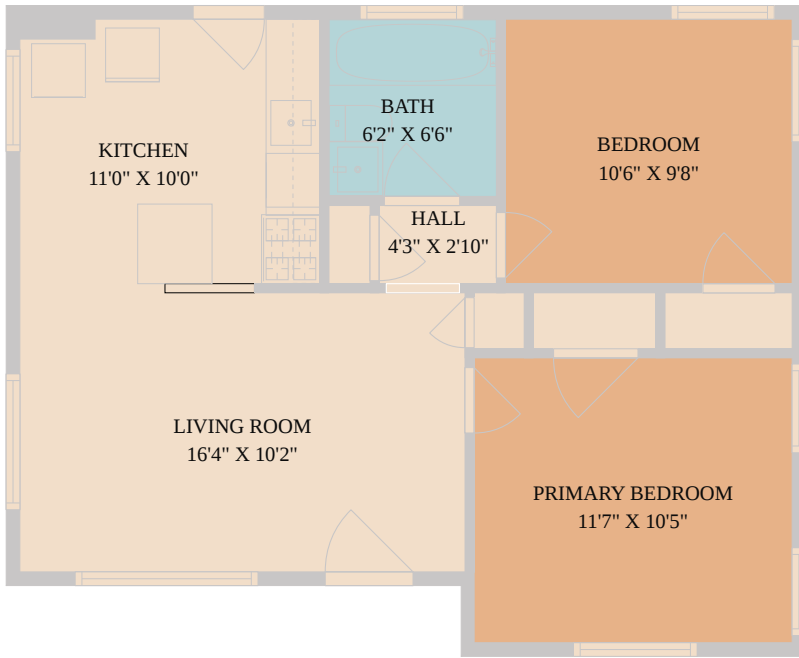

**TWIST
TOURS**