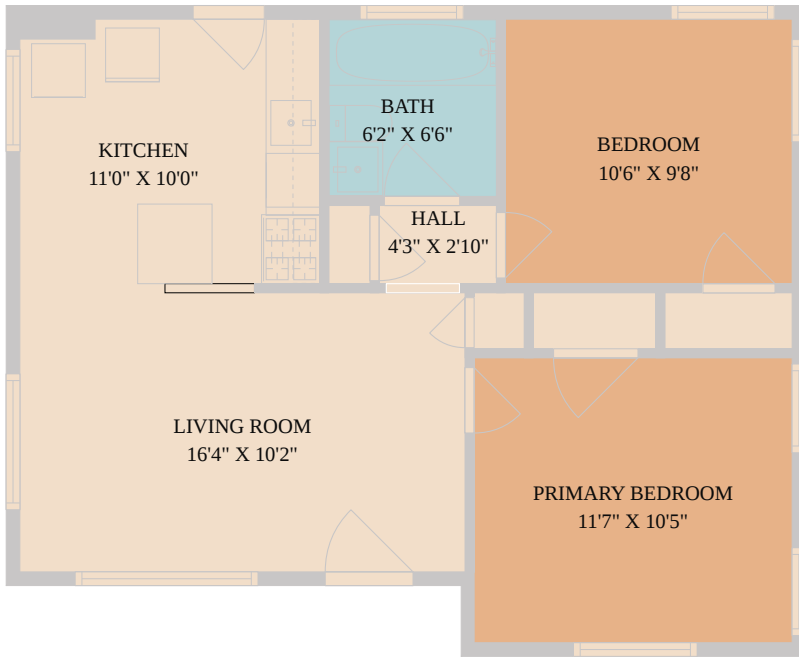

**TWIST
TOURS**

© 2026 331 Enterprises, LLC. All rights reserved. This floor plan is an approximation of existing structures and features and is provided for convenience only with the permission of the seller. All measurements are approximate and not guaranteed to be exact or to scale. Buyer should confirm measurements using their own sources.