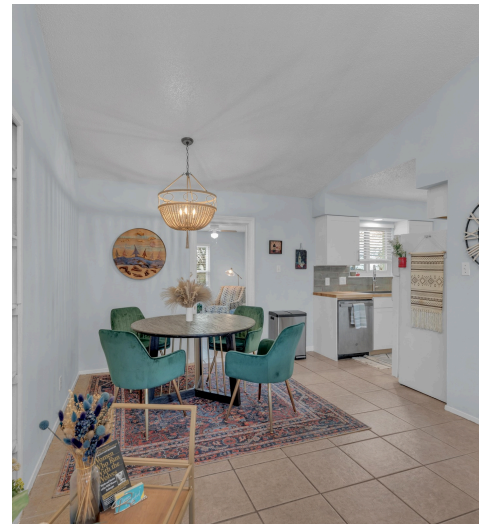

TOTAL: 1095 sq. ft
FLOOR 1: 1095 sq. ft

**TWIST
TOURS**

© 2025 TBD. All rights reserved. This floor plan is an approximation of existing structures and features and is provided for convenience only with the permission of the seller. All measurements are approximate and not guaranteed to be exact or to scale. Buyer should confirm measurements using their own sources.