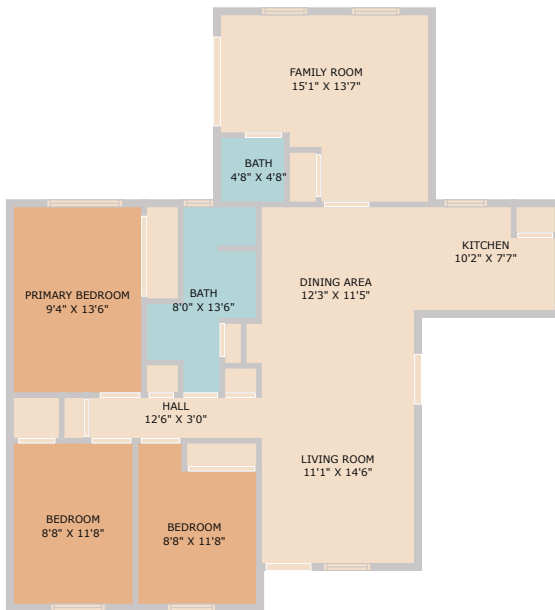

TOTAL: 1095 sq. ft
FLOOR 1: 1095 sq. ft

**TWIST
TOURS**

© 2025 TBD. All rights reserved. This floor plan is an approximation of existing structures and features and is provided for convenience only with the permission of the seller. All measurements are approximate and not guaranteed to be exact or to scale. Buyer should confirm measurements using their own sources.