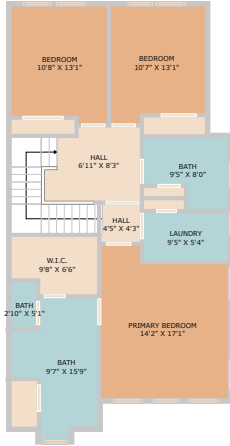

**TWIST
TOURS**