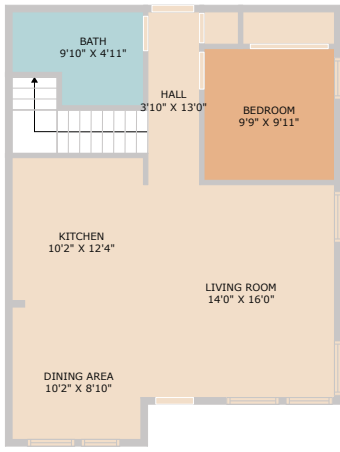

**TWIST
TOURS**