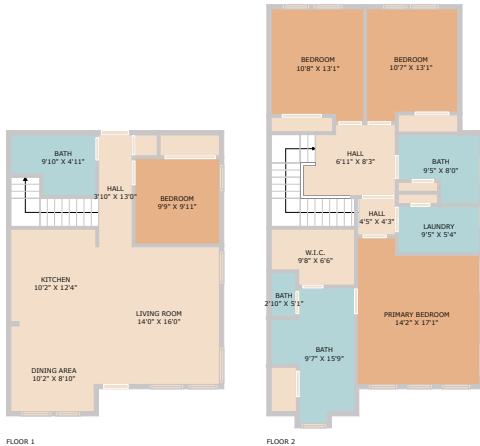

**TWIST
TOURS**