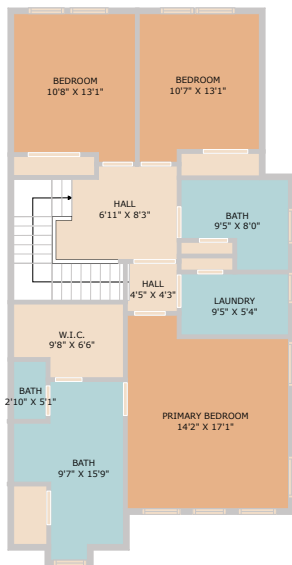

**TWIST
TOURS**