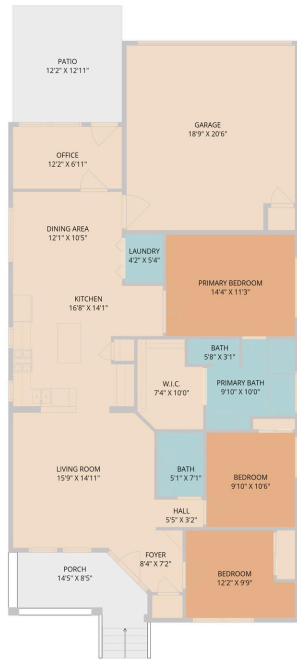

Home data report
1042 Monadale Trail, Round Rock, Texas, United States

Total Area: 1380 sq. ft
1st Floor: 1380 sq. ft
Excluded: Garage 374 sq. ft, Patio 157 sq. ft, Porch 107 sq. ft, Walls: 112 sq. ft

Property summary

- **1** Floors
- **3** Bedrooms
- **2** Bathrooms
- **1** Garages

Scan captured on Tue, 05 May 2026 18:18:43 GMT

© 2026 331 Enterprises, LLC. All rights reserved. This floor plan is an approximation of existing structures and features and is provided for convenience only with the permission of the seller. All measurements are approximate and not guaranteed to be exact or to scale. Buyer should confirm measurements using their own sources.