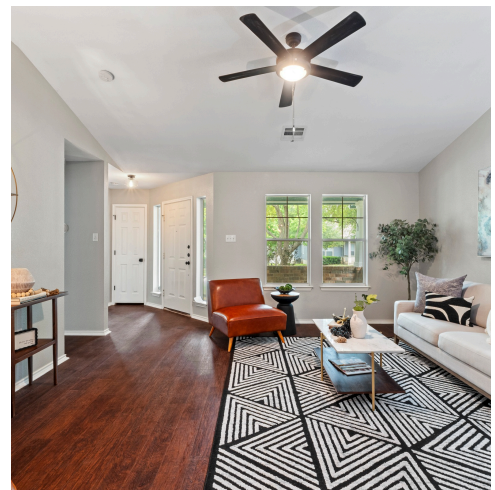

Home data report
1042 Monadale Trail, Round Rock, Texas, United States

Total Area: 1380 sq. ft
1st Floor: 1380 sq. ft
Excluded: Garage 374 sq. ft, Patio 157 sq. ft, Porch 107 sq. ft, Walls: 112 sq. ft

Property summary

- **1** Floors
- **3** Bedrooms
- **2** Bathrooms
- **1** Garages

Scan captured on Tue, 05 May 2026 18:18:43 GMT

© 2026 331 Enterprises, LLC. All rights reserved. This floor plan is an approximation of existing structures and features and is provided for convenience only with the permission of the seller. All measurements are approximate and not guaranteed to be exact or to scale. Buyer should confirm measurements using their own sources.