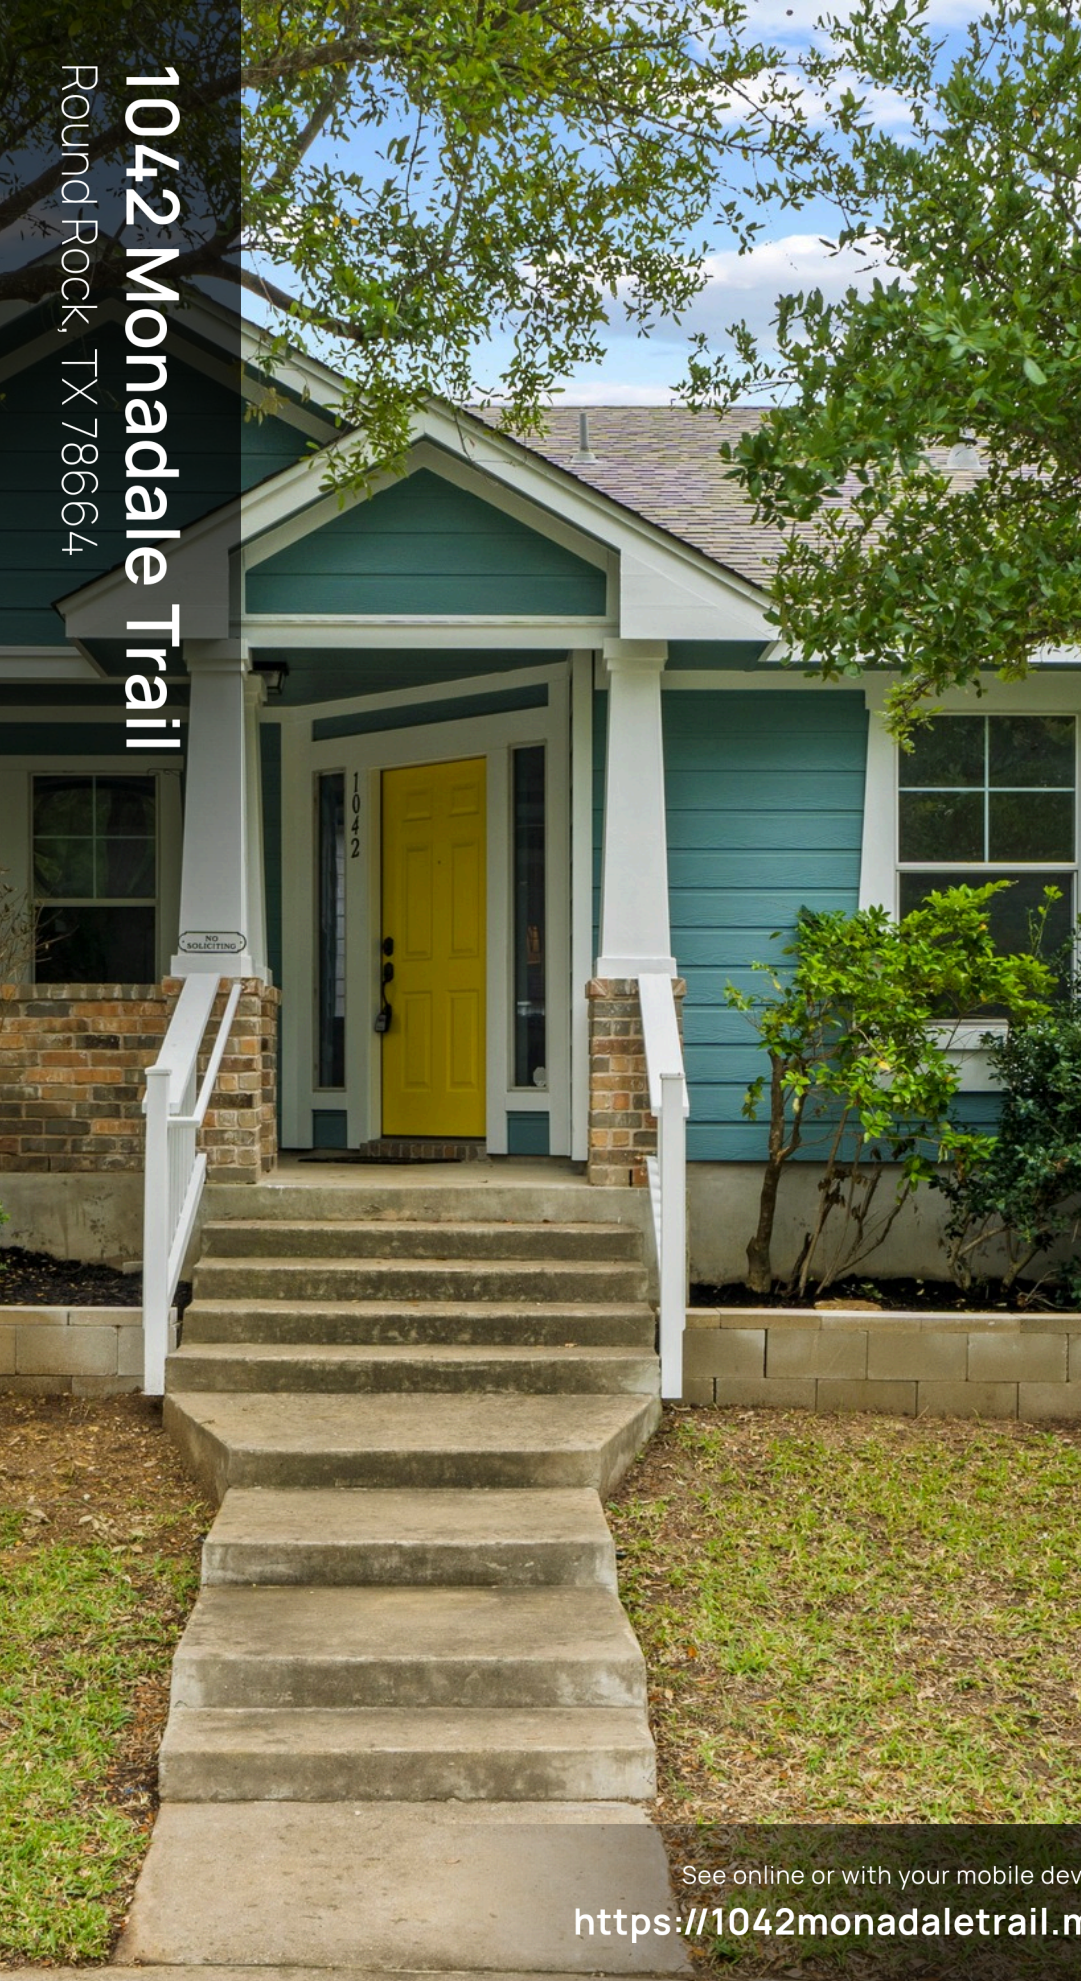

1042 Monadale Trail
Round Rock, TX 78664

See online or with your mobile device:
<https://1042monadaletrail.mls.tours>

Floor Plan Created by Cubicasa App. Measurements Deemed Highly Reliable But Not Guaranteed.

Home data report
1042 Monadale Trail, Round Rock, Texas, United States

Total Area: 1380 sq. ft
 1st Floor: 1380 sq. ft
 Excluded: Garage 374 sq. ft, Patio 157 sq. ft, Porch 107 sq. ft, Walls: 112 sq. ft