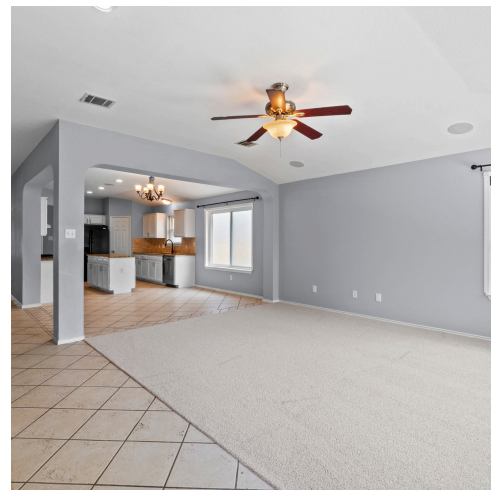

Home data report
1402 Highland Drive, Carriage Hills, Cedar Park, Williamson County, Texas, United States, 78613

Total Area: 2048 sq. ft
1st Floor: 2048 sq. ft
Excluded: Garage 345 sq. ft, Patio 480 sq. ft, Walls: 132 sq. ft

Property summary

- **1** Floors
- **4** Bedrooms
- **2** Bathrooms
- **1** Garages

Scan captured on Tue, 26 May 2026 18:01:59 GMT

© 2026 331 Enterprises, LLC. All rights reserved. This floor plan is an approximation of existing structures and features and is provided for convenience only with the permission of the seller. All measurements are approximate and not guaranteed to be exact or to scale. Buyer should confirm measurements using their own sources.