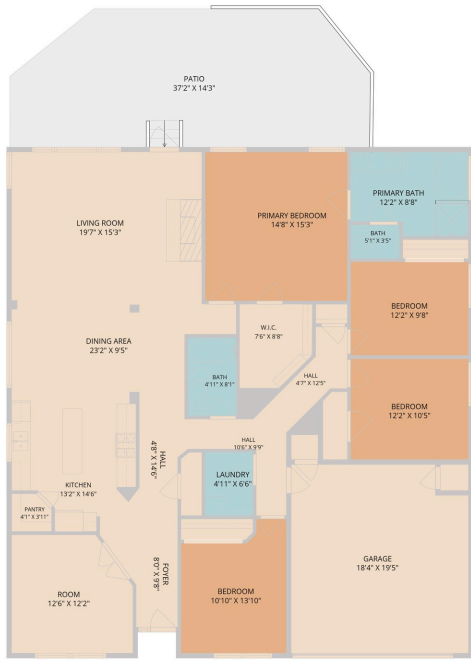

Home data report
1402 Highland Drive, Carriage Hills, Cedar Park, Williamson County, Texas, United States, 78613

Total Area: 2048 sq. ft
1st Floor: 2048 sq. ft
Excluded: Garage 345 sq. ft, Patio 480 sq. ft, Walls: 132 sq. ft

Property summary

- **1** Floors
- **4** Bedrooms
- **2** Bathrooms
- **1** Garages

Scan captured on Tue, 26 May 2026 18:01:59 GMT

© 2026 331 Enterprises, LLC. All rights reserved. This floor plan is an approximation of existing structures and features and is provided for convenience only with the permission of the seller. All measurements are approximate and not guaranteed to be exact or to scale. Buyer should confirm measurements using their own sources.