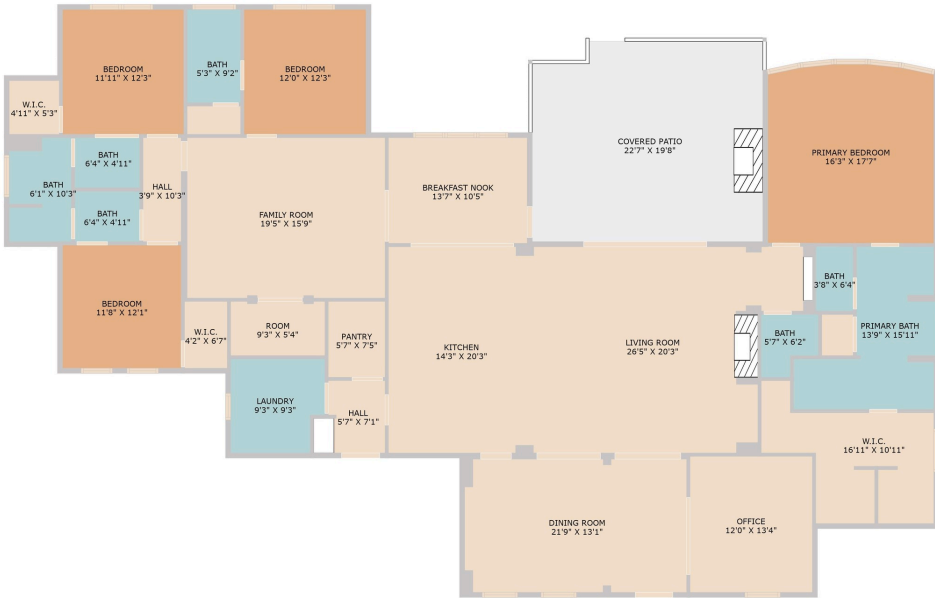

Carissa Holmes

📞 512-749-2280

✉ carissa.holmes@exprealty.com

🌐 www.://CarissaHolmesRealEstate.com/1022Bluffwoods

© 2025 TBD. All rights reserved. This floor plan is an approximation of existing structures and features and is provided for convenience only with the permission of the seller. All measurements are approximate and not guaranteed to be exact or to scale. Buyer should confirm measurements using their own sources.