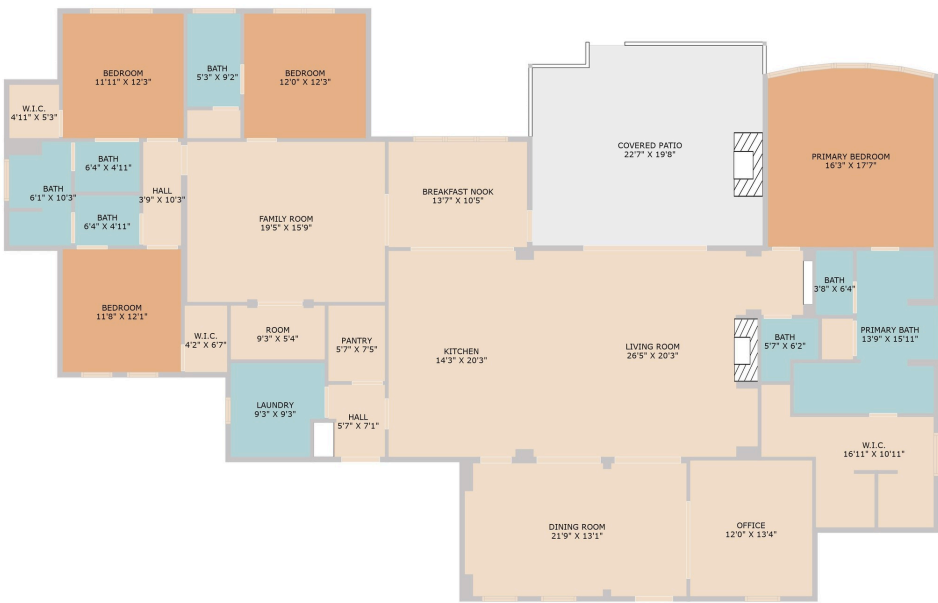

TWIST
TOURS

© 2025 TBD. All rights reserved. This floor plan is an approximation of existing structures and features and is provided for convenience only with the permission of the seller. All measurements are approximate and not guaranteed to be exact or to scale. Buyer should confirm measurements using their own sources.