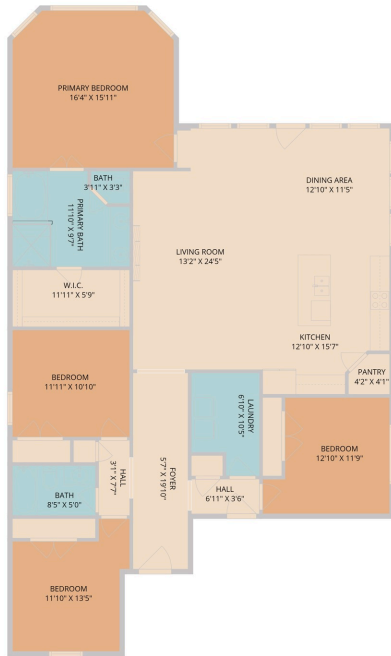

**TWIST
TOURS**

© 2026 331 Enterprises, LLC. All rights reserved. This floor plan is an approximation of existing structures and features and is provided for convenience only with the permission of the seller. All measurements are approximate and not guaranteed to be exact or to scale. Buyer should confirm measurements using their own sources.