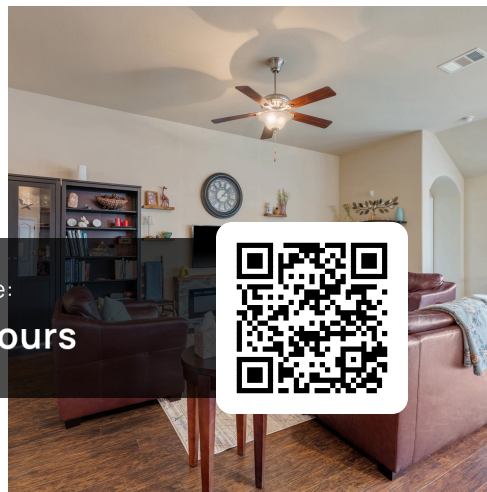

921 Tabernash
Leander, TX 78641

See online or with your mobile device:
<https://921tabernash.mls.tours>

Floor Plan Created By Cubicasa App. Measurements Deemed Highly Reliable But Not Guaranteed.

**TWIST
TOURS**