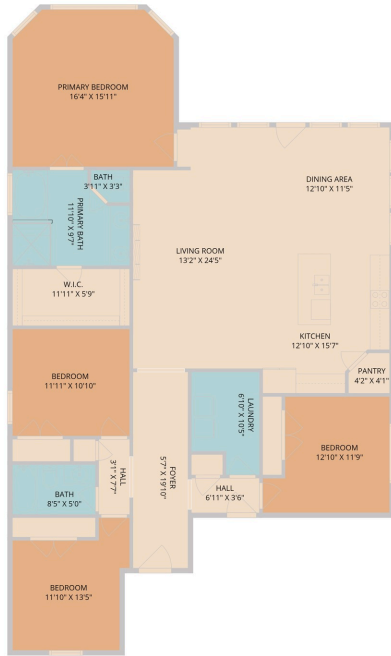

**TWIST
TOURS**

Sheryl Vicenik

Realtor

📞 512-639-0579

✉️ sheryl@schaiblerealty.com

🌐 www.SchaibleRealty.com

© 2026 331 Enterprises, LLC. All rights reserved. This floor plan is an approximation of existing structures and features and is provided for convenience only with the permission of the seller. All measurements are approximate and not guaranteed to be exact or to scale. Buyer should confirm measurements using their own sources.