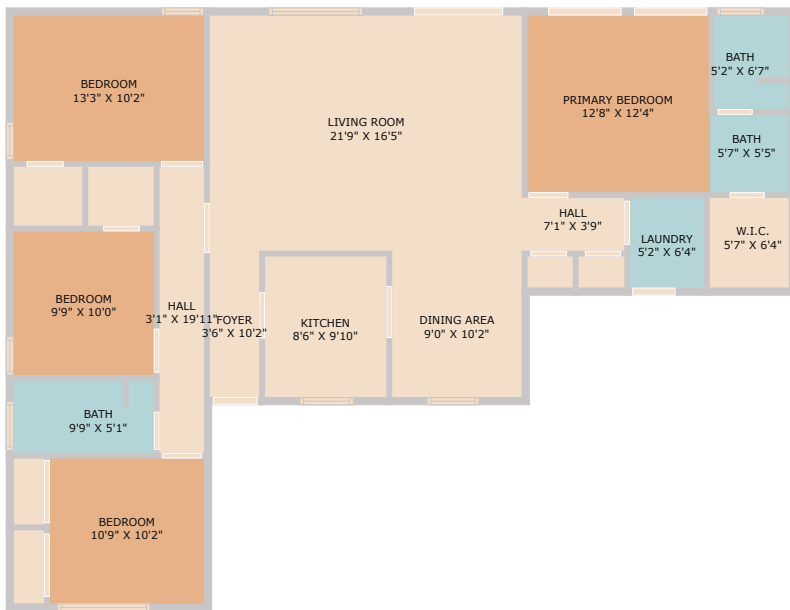

TWIST TOURS

TOTAL: 1482 sq. ft
FLOOR 1: 1482 sq. ft

© 2025 TBD. All rights reserved. This floor plan is an approximation of existing structures and features and is provided for convenience only with the permission of the seller. All measurements are approximate and not guaranteed to be exact or to scale. Buyer should confirm measurements using their own sources.