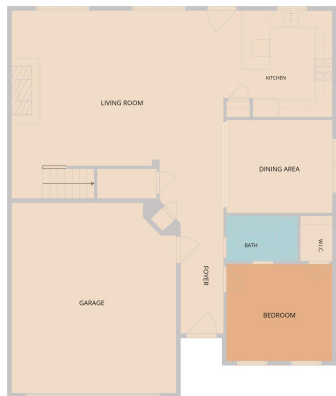

TWIST TOURS