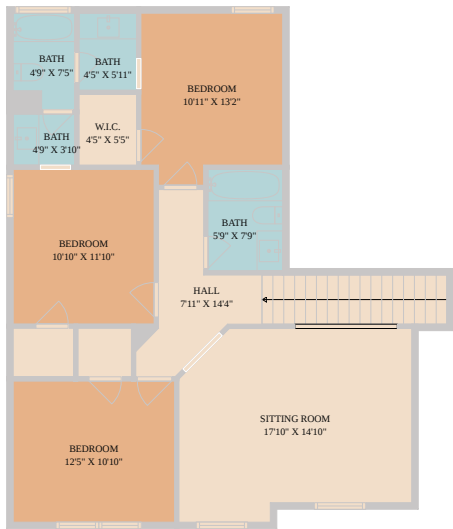

TWIST TOURS