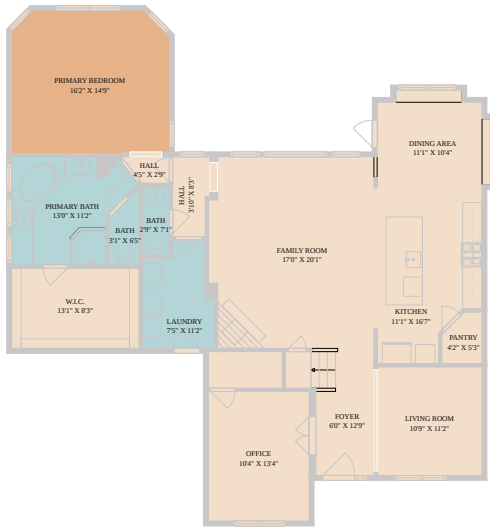

TWIST TOURS

TWIST TOURS

TWIST TOURS

© 2026 331 Enterprises, LLC. All rights reserved. This floor plan is an approximation of existing structures and features and is provided for convenience only with the permission of the seller. All measurements are approximate and not guaranteed to be exact or to scale. Buyer should confirm measurements using their own sources.