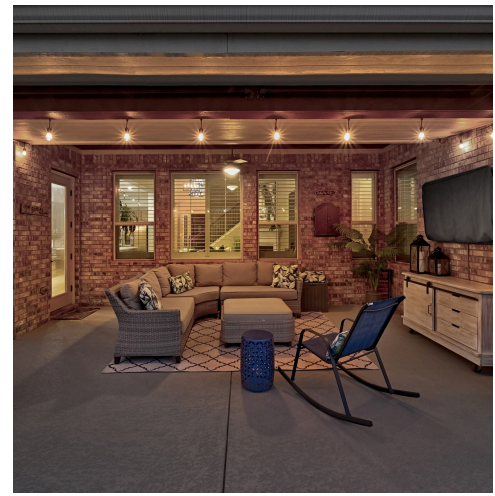

2210 Manada Trail
Leander, TX 78641

See online or with your mobile device:
<https://2210manadatrail.mls.tours>

TWIST TOURS

Floor Plan Created By Calcasieu App. Measurements Deemed Highly Reliable But Not Guaranteed.