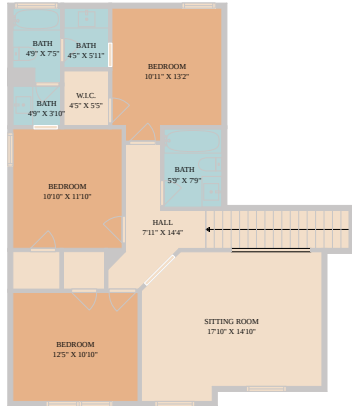

TWIST TOURS