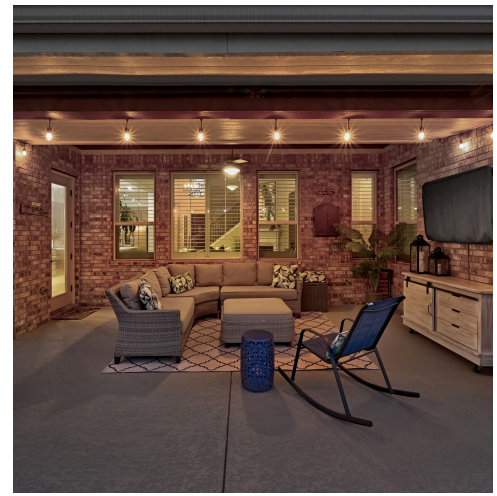

2210 Manada Trail  
Leander, TX 78641

See online or with your mobile device:  
<https://2210manadatrail.mls.tours>

**TWIST TOURS**

Floor Plan Created By Calixtus App. Measurements Derived Digitally. Not For Construction.