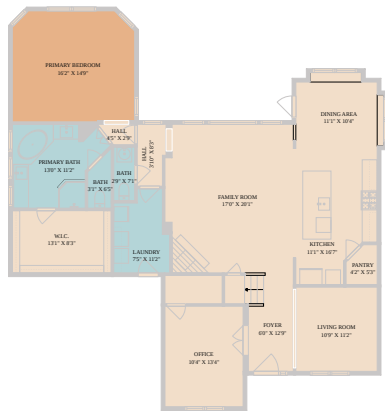

TWIST TOURS