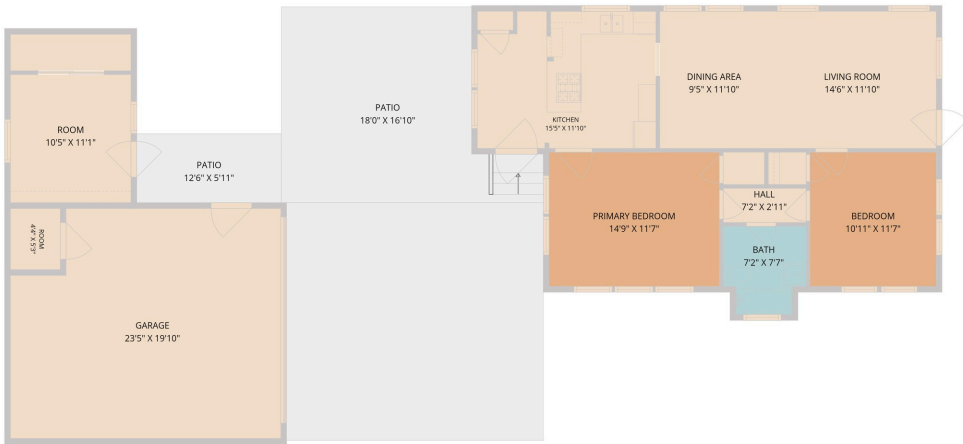

TWIST TOURS

Home data report
3014 Hemphill Park, North Campus, Austin, Travis County, Texas, United States, 78705

Total Area: 1056 sq. ft
1st Floor: 1056 sq. ft
Excluded: Garage 436 sq. ft, Patio 378 sq. ft, Walls: 135 sq. ft

Property summary

- **1** Floors
- **2** Bedrooms
- **1** Bathrooms
- **1** Garages

Scan captured on Tue, 30 Jun 2026 15:55:01 GMT

© 2026 331 Enterprises, LLC. All rights reserved. This floor plan is an approximation of existing structures and features and is provided for convenience only with the permission of the seller. All measurements are approximate and not guaranteed to be exact or to scale. Buyer should confirm measurements using their own sources.