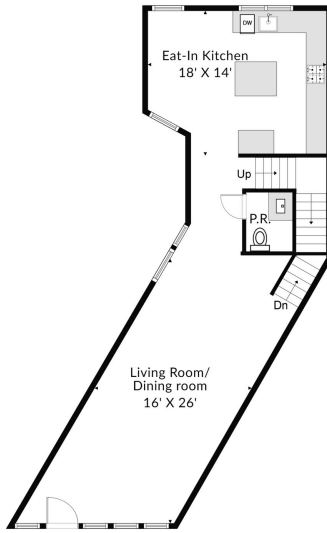

1314 Norwalk Lane Apartment B
Austin, TX 78703

See online or with your mobile device:

<https://1314norwalklaneapartmentb.mls.tours>

Room dimensions rounded to the nearest foot

Room dimensions rounded to the nearest foot

Room dimensions rounded to the nearest foot

© 2026 331 Enterprises, LLC. All rights reserved. This floor plan is an approximation of existing structures and features and is provided for convenience only with the permission of the seller. All measurements are approximate and not guaranteed to be exact or to scale. Buyer should confirm measurements using their own sources.