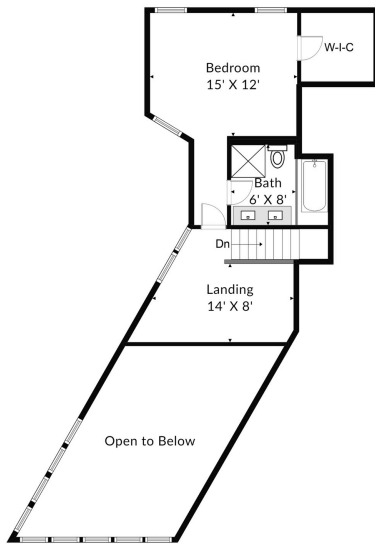

1314 Norwalk Lane Apartment B
Austin, TX 78703

See online or with your mobile device:

<https://1314norwalklaneapartmentb.mls.tours>

Room dimensions rounded to the nearest foot

Room dimensions rounded to the nearest foot

Room dimensions rounded to the nearest foot

© 2026 331 Enterprises, LLC. All rights reserved. This floor plan is an approximation of existing structures and features and is provided for convenience only with the permission of the seller. All measurements are approximate and not guaranteed to be exact or to scale. Buyer should confirm measurements using their own sources.