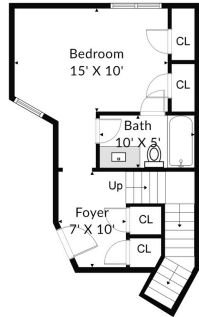

1314 Norwalk Lane Apartment B
Austin, TX 78703

See online or with your mobile device:

<https://1314norwalklaneapartmentb.mls.tours>

Room dimensions rounded to the nearest foot

Room dimensions rounded to the nearest foot

Room dimensions rounded to the nearest foot

© 2026 331 Enterprises, LLC. All rights reserved. This floor plan is an approximation of existing structures and features and is provided for convenience only with the permission of the seller. All measurements are approximate and not guaranteed to be exact or to scale. Buyer should confirm measurements using their own sources.