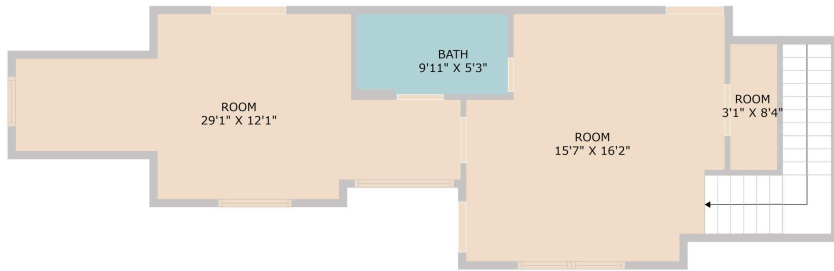

TWIST TOURS