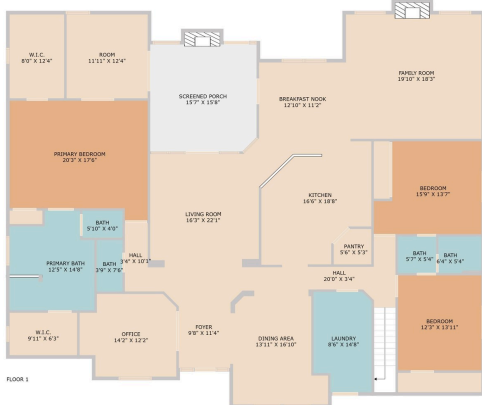

TWIST TOURS