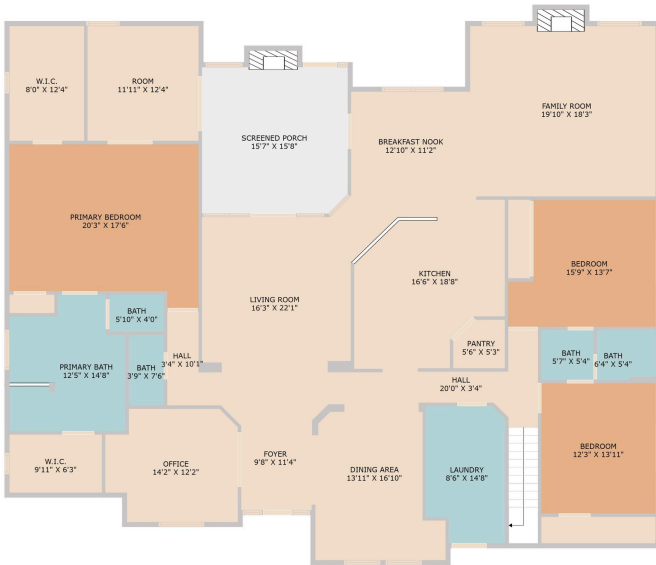

TWIST TOURS