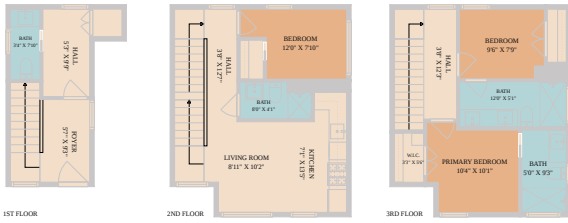

**TWIST
TOURS**