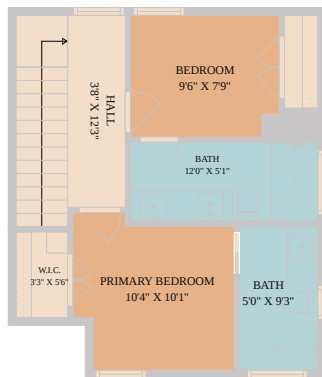

**TWIST
TOURS**