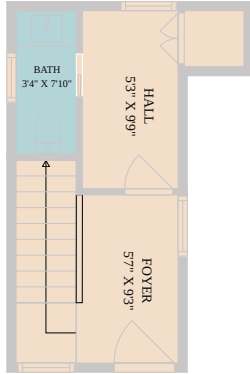

**TWIST
TOURS**