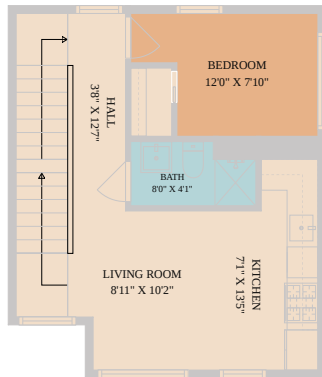

**TWIST
TOURS**