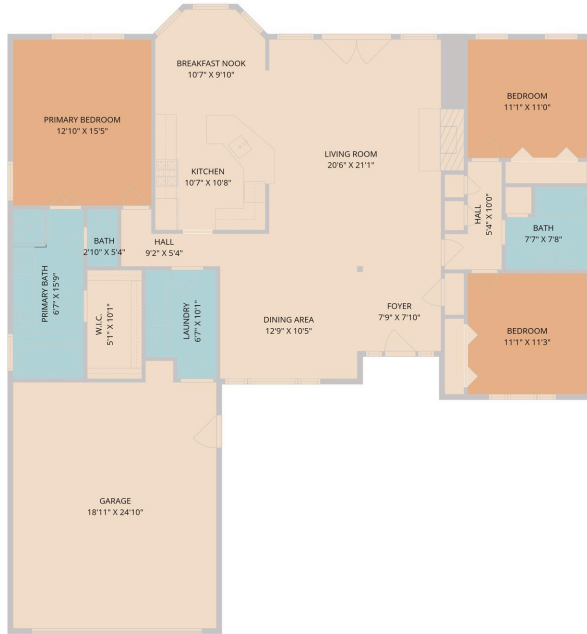

**TWIST
TOURS**

Angel Laughlin

Hills of Texas SKY Realty

📞 512-217-6938

✉ hillcountrybroker@gmail.com

🌐 hillsoftexassky.com/

© 2026 331 Enterprises, LLC. All rights reserved. This floor plan is an approximation of existing structures and features and is provided for convenience only with the permission of the seller. All measurements are approximate and not guaranteed to be exact or to scale. Buyer should confirm measurements using their own sources.