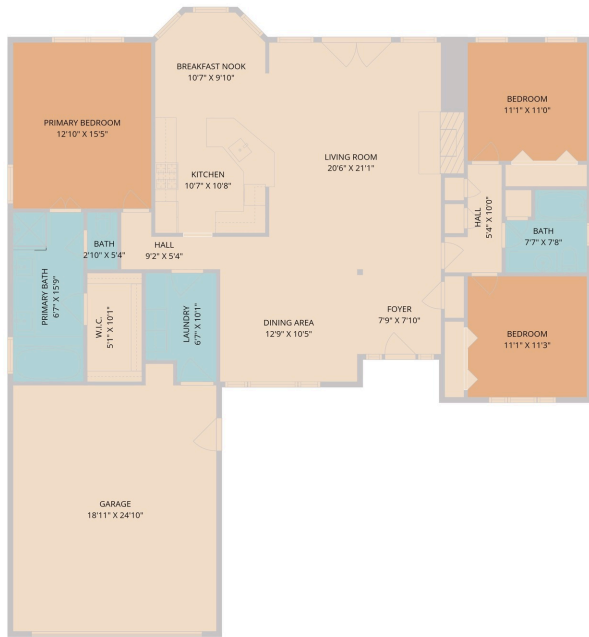

**TWIST
TOURS**

© 2026 331 Enterprises, LLC. All rights reserved. This floor plan is an approximation of existing structures and features and is provided for convenience only with the permission of the seller. All measurements are approximate and not guaranteed to be exact or to scale. Buyer should confirm measurements using their own sources.