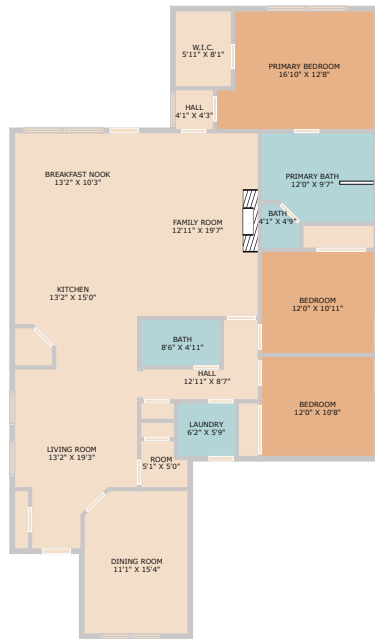

© 2025 TBD. All rights reserved. This floor plan is an approximation of existing structures and features and is provided for convenience only with the permission of the seller. All measurements are approximate and not guaranteed to be exact or to scale. Buyer should confirm measurements using their own sources.