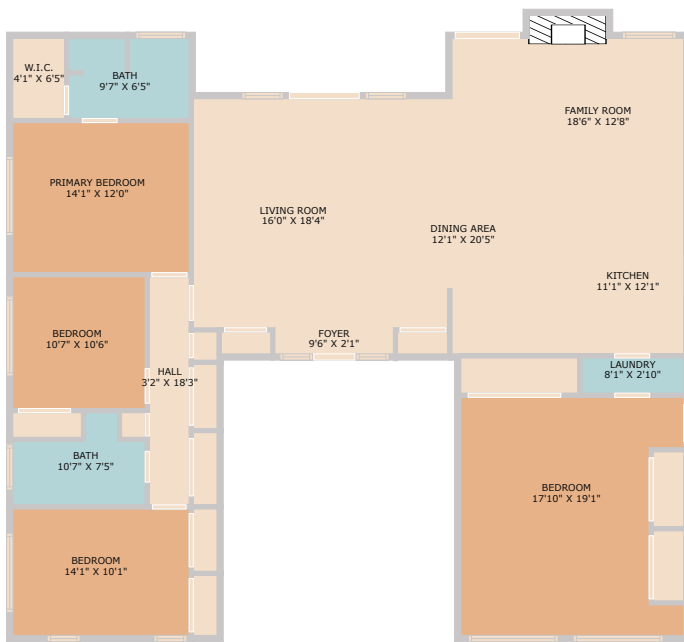

**TWIST
TOURS**

© 2025 TBD. All rights reserved. This floor plan is an approximation of existing structures and features and is provided for convenience only with the permission of the seller. All measurements are approximate and not guaranteed to be exact or to scale. Buyer should confirm measurements using their own sources.