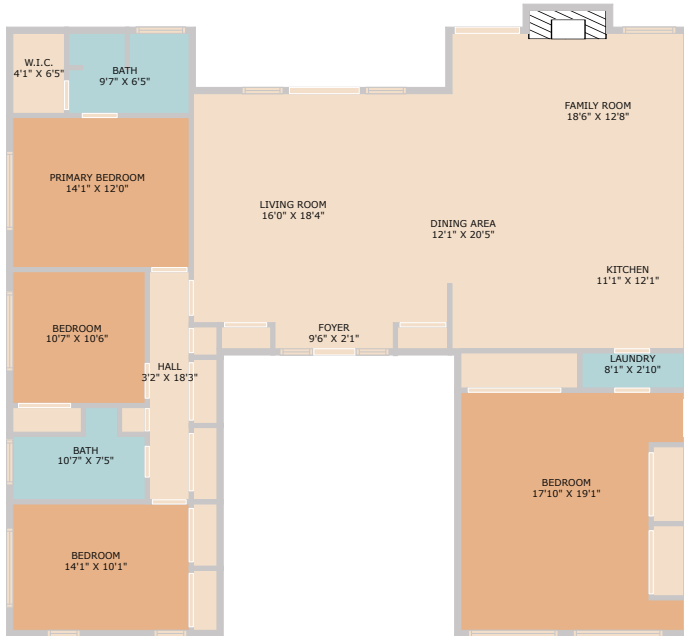

Anne Haikola

Broker, Owner

📞 512-293-5737

✉️ anne@emeraldhavenrealty.com

🌐 emeraldhavenrealty.com/

© 2025 TBD. All rights reserved. This floor plan is an approximation of existing structures and features and is provided for convenience only with the permission of the seller. All measurements are approximate and not guaranteed to be exact or to scale. Buyer should confirm measurements using their own sources.