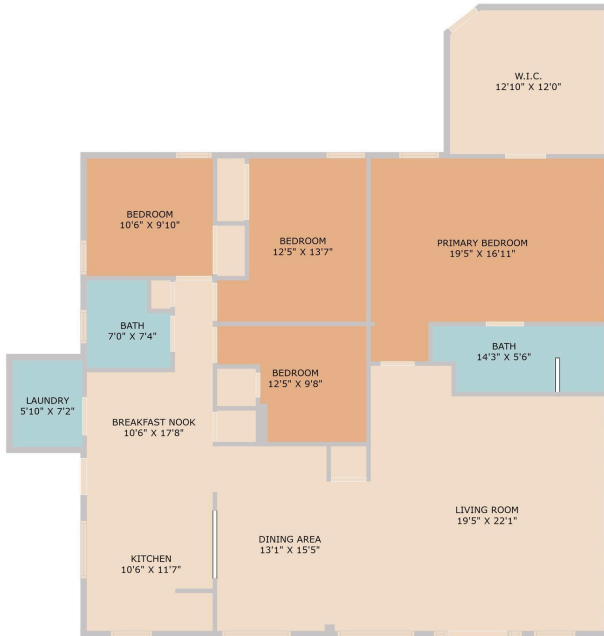

Kristen Williams

📞 512-882-2360

✉️ kristen@williamskw.com

🌐 <http://www.williamskw.com>

© 2025 TBD. All rights reserved. This floor plan is an approximation of existing structures and features and is provided for convenience only with the permission of the seller. All measurements are approximate and not guaranteed to be exact or to scale. Buyer should confirm measurements using their own sources.