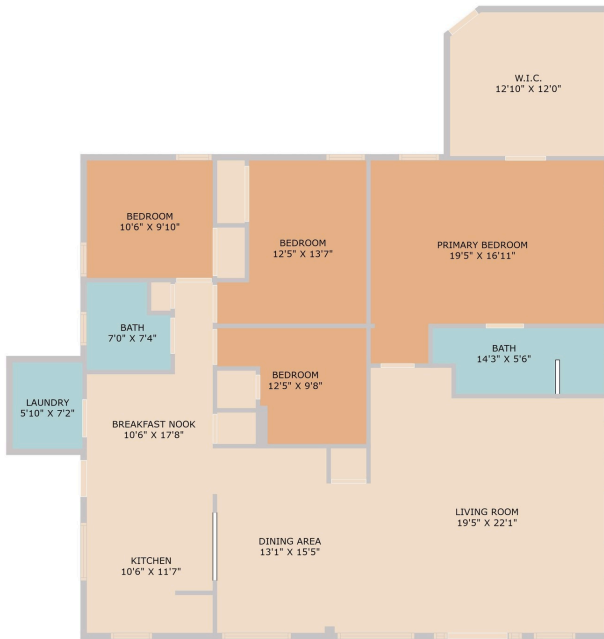

**TWIST
TOURS**

© 2025 TBD. All rights reserved. This floor plan is an approximation of existing structures and features and is provided for convenience only with the permission of the seller. All measurements are approximate and not guaranteed to be exact or to scale. Buyer should confirm measurements using their own sources.