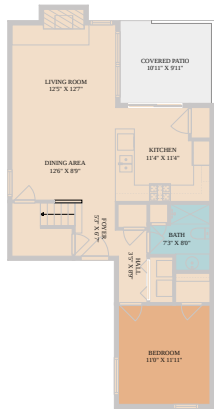

**TWIST
TOURS**