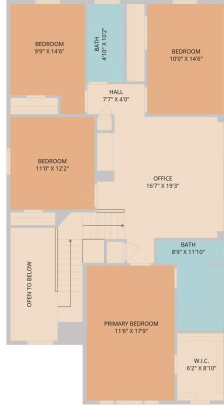

TWIST TOURS