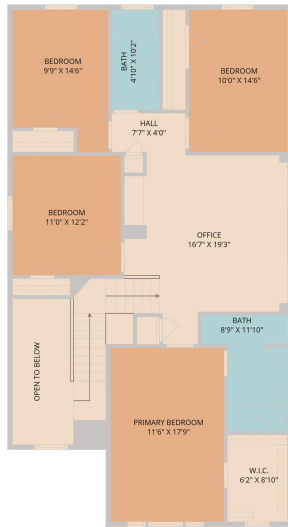

TWIST TOURS