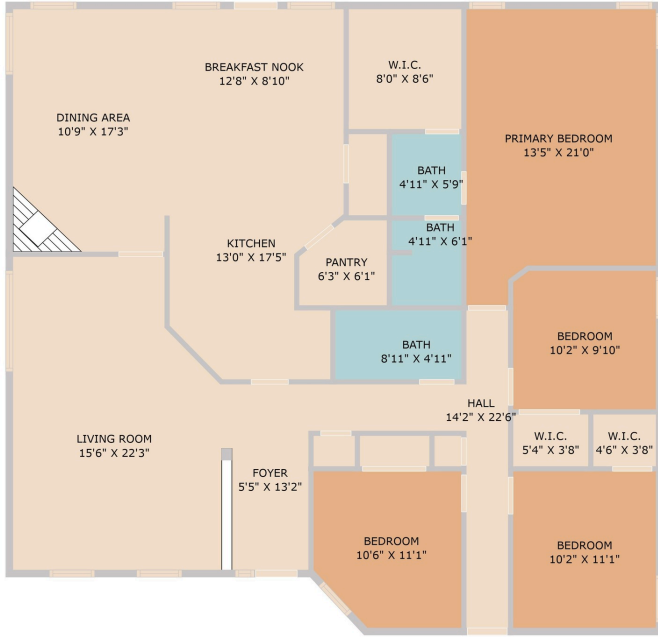

LD Williams

Agent

📞 5126194870

✉️ LD@Schaiblrealty.com

© 2025 TBD. All rights reserved. This floor plan is an approximation of existing structures and features and is provided for convenience only with the permission of the seller. All measurements are approximate and not guaranteed to be exact or to scale. Buyer should confirm measurements using their own sources.