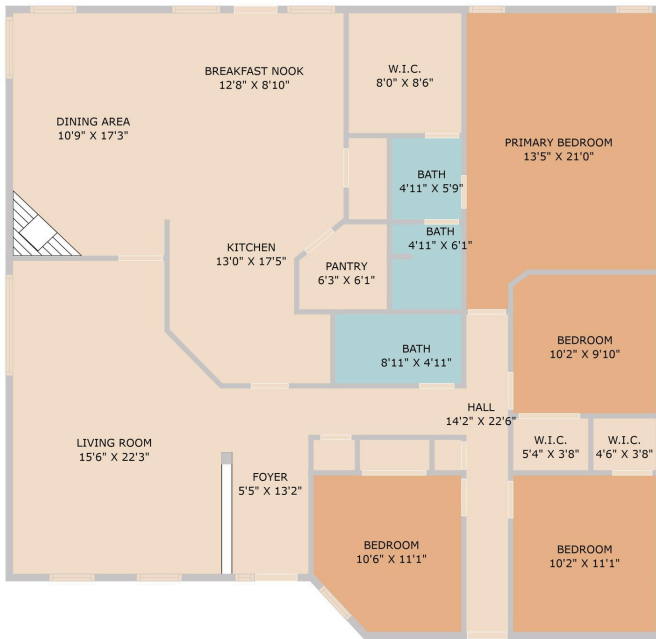

**TWIST
TOURS**

© 2025 TBD. All rights reserved. This floor plan is an approximation of existing structures and features and is provided for convenience only with the permission of the seller. All measurements are approximate and not guaranteed to be exact or to scale. Buyer should confirm measurements using their own sources.