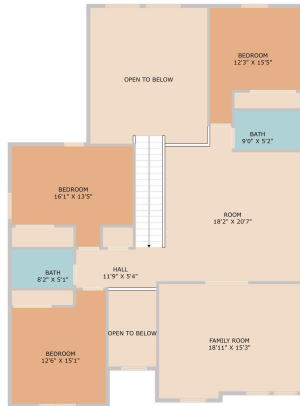

TWIST TOURS