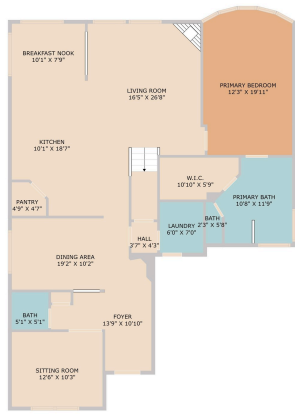

TWIST TOURS