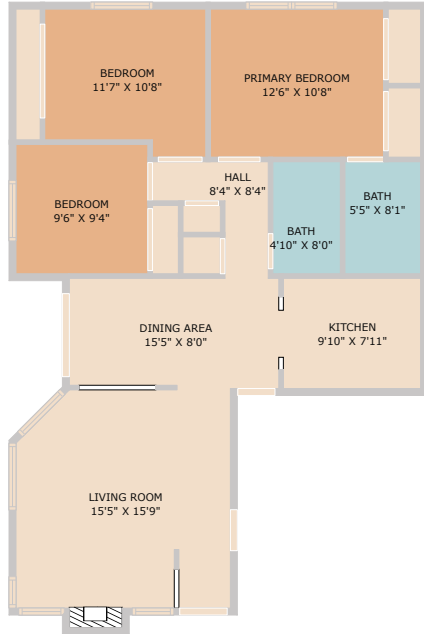

Kristen Williams

📞 512-882-2360

✉️ kristen@williamskw.com

🌐 <http://www.williamskw.com>

© 2025 TBD. All rights reserved. This floor plan is an approximation of existing structures and features and is provided for convenience only with the permission of the seller. All measurements are approximate and not guaranteed to be exact or to scale. Buyer should confirm measurements using their own sources.