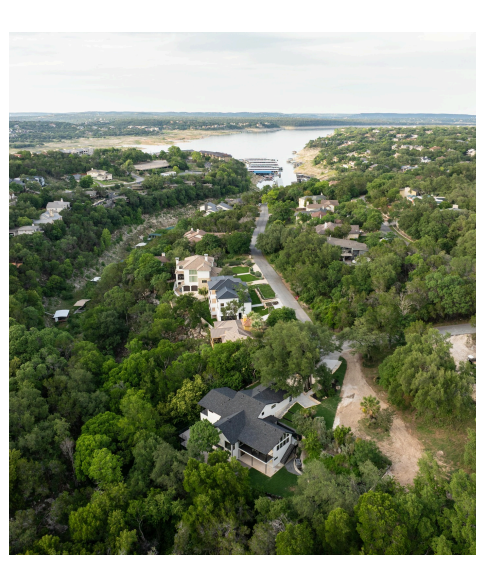

620 Bermuda Street
Lakeway, TX 78734

See online or with your mobile device:
<https://620bermudastreet.mls.tours>

Mary Ann Valentino

Broker Associate

📞 5126587632

✉️ maryann.valentino@compass.com

© 2026 331 Enterprises, LLC. All rights reserved. This floor plan is an approximation of existing structures and features and is provided for convenience only with the permission of the seller. All measurements are approximate and not guaranteed to be exact or to scale. Buyer should confirm measurements using their own sources.