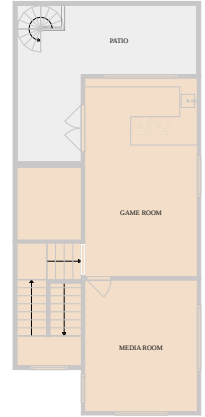

1503 Cliffside Drive
Austin, TX 78704

T
S

T
S

T
S

See online or with your mobile device:
<https://www.1503Cliffside.com>