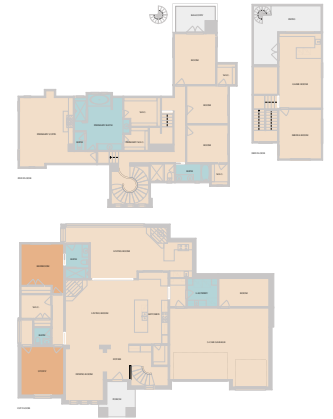

T
S

See online or with your mobile device:
<https://www.1503Cliffside.com>