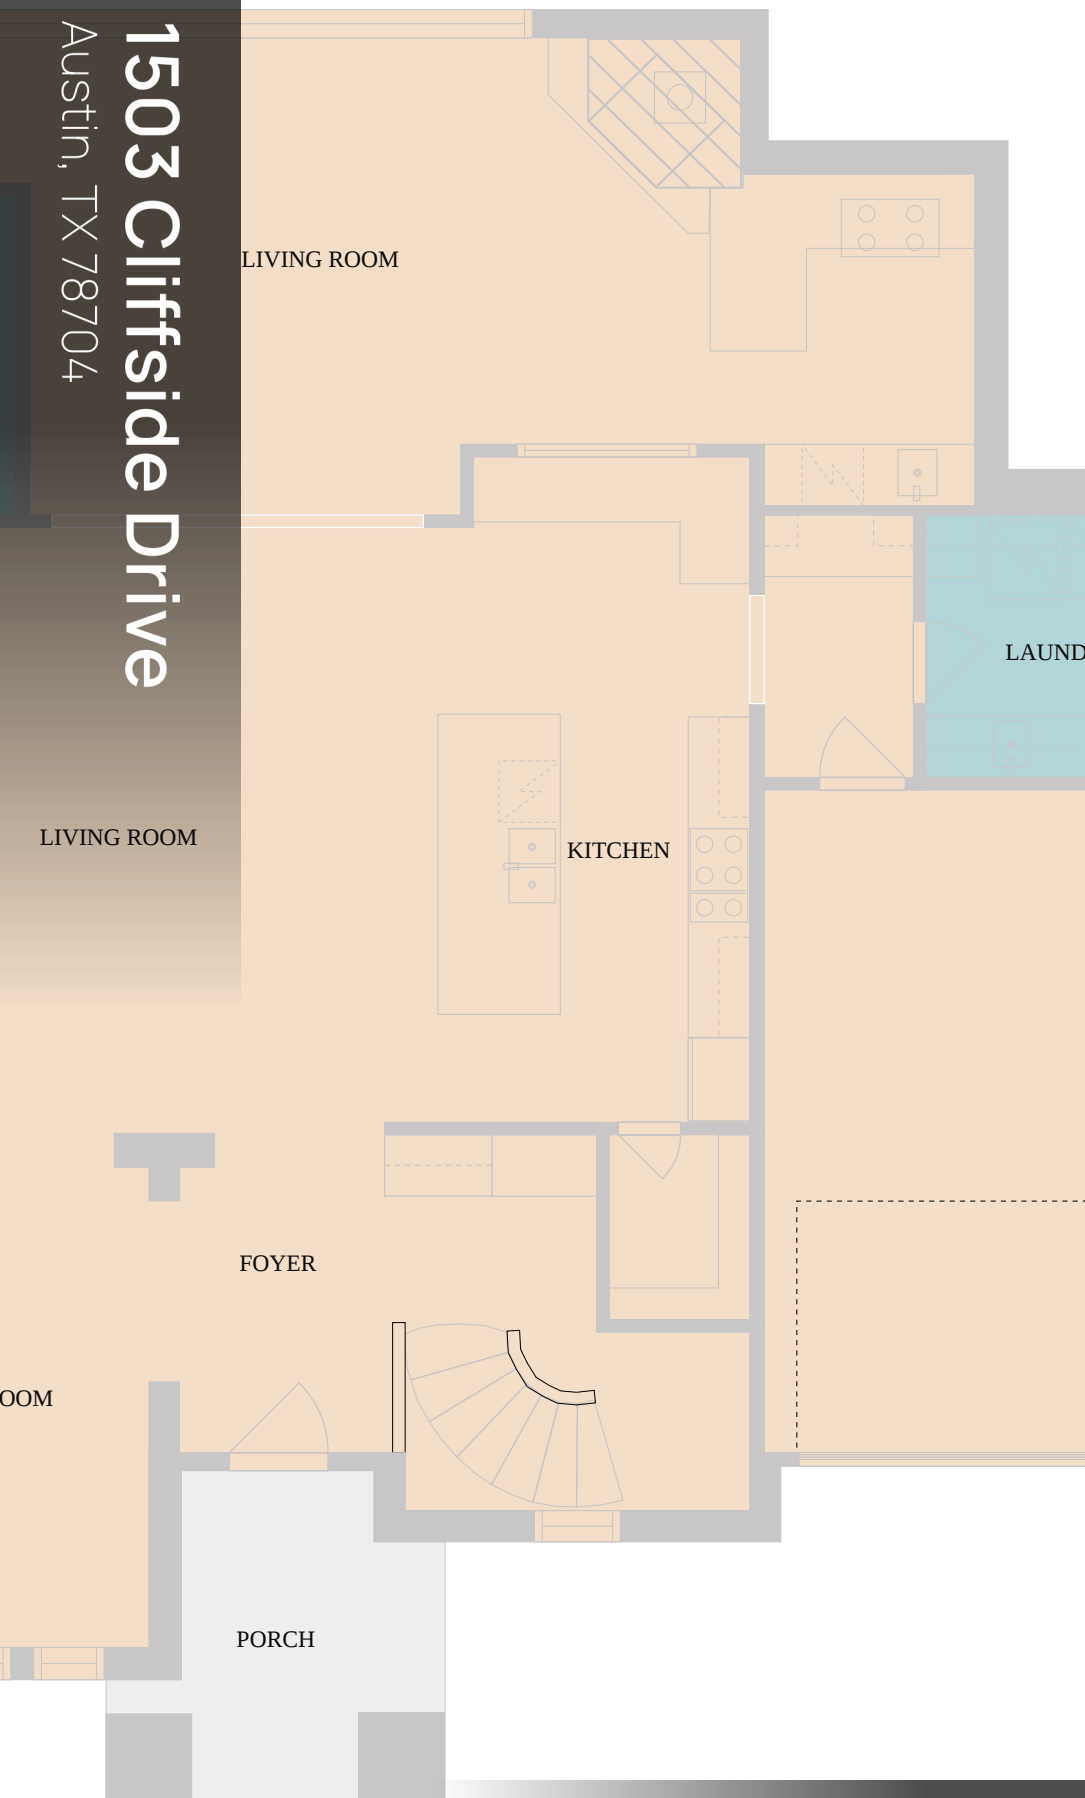

1503 Cliffside Drive
Austin, TX 78704

T
S