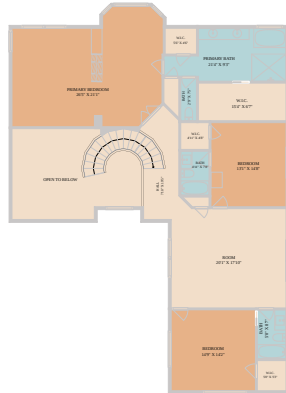

TWIST TOURS