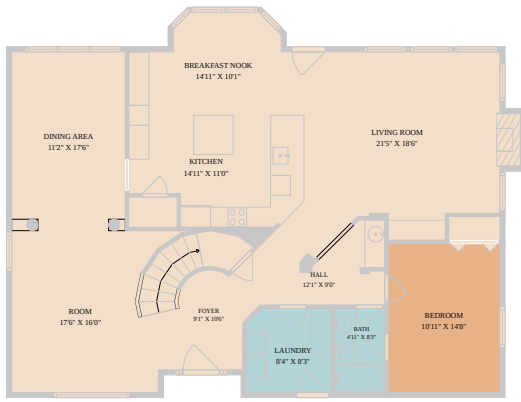

TWIST TOURS