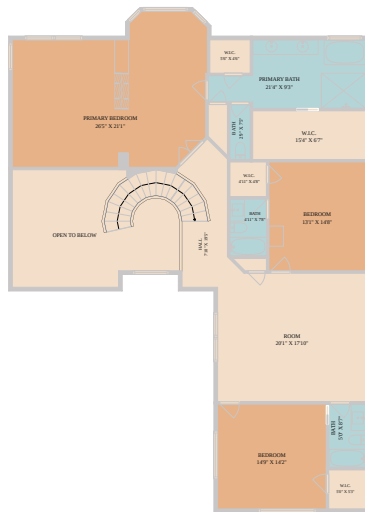

TWIST TOURS