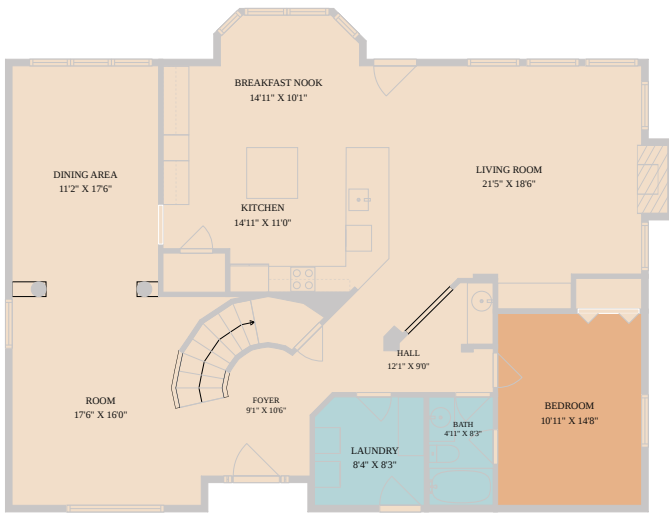

TWIST TOURS

TWIST TOURS

TWIST TOURS

© 2026 331 Enterprises, LLC. All rights reserved. This floor plan is an approximation of existing structures and features and is provided for convenience only with the permission of the seller. All measurements are approximate and not guaranteed to be exact or to scale. Buyer should confirm measurements using their own sources.