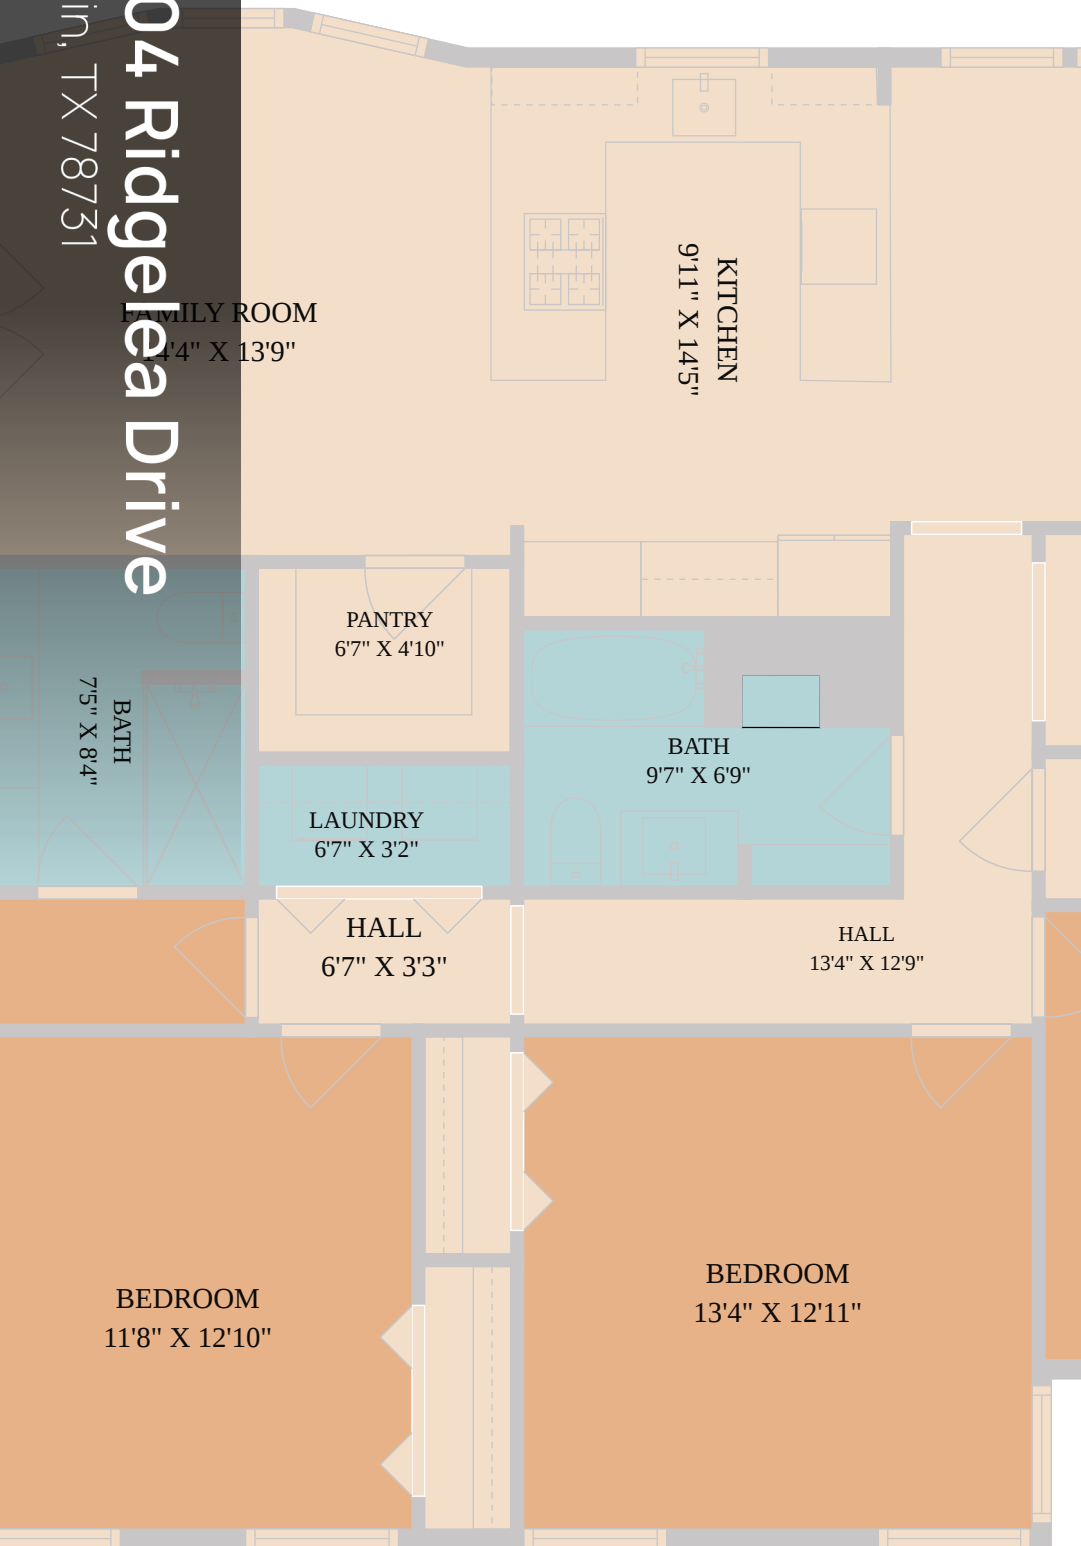

4004 Ridgela Drive  
Austin, TX 78731

See online or with your mobile device:  
<https://4004ridgela Drive.mls.tours>

Floor Plan Created By Cubicasa App. Measurements Deemed Highly Reliable But Not Guaranteed.

© 2026 331 Enterprises, LLC. All rights reserved. This floor plan is an approximation of existing structures and features and is provided for convenience only with the permission of the seller. All measurements are approximate and not guaranteed to be exact or to scale. Buyer should confirm measurements using their own sources.