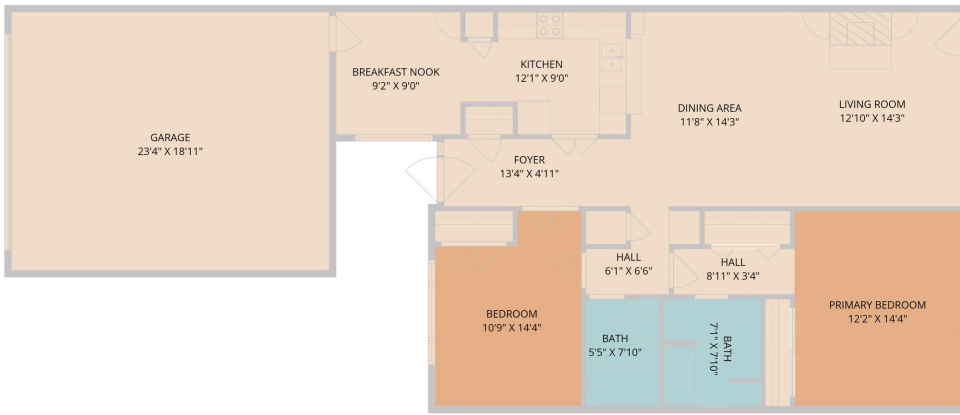

TWIST
TOURS

© 2026 331 Enterprises, LLC. All rights reserved. This floor plan is an approximation of existing structures and features and is provided for convenience only with the permission of the seller. All measurements are approximate and not guaranteed to be exact or to scale. Buyer should confirm measurements using their own sources.