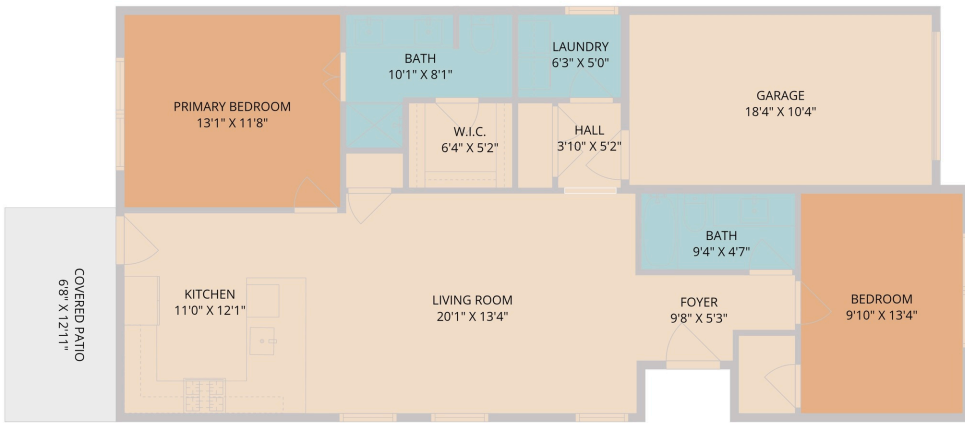

**TWIST
TOURS**

© 2026 331 Enterprises, LLC. All rights reserved. This floor plan is an approximation of existing structures and features and is provided for convenience only with the permission of the seller. All measurements are approximate and not guaranteed to be exact or to scale. Buyer should confirm measurements using their own sources.