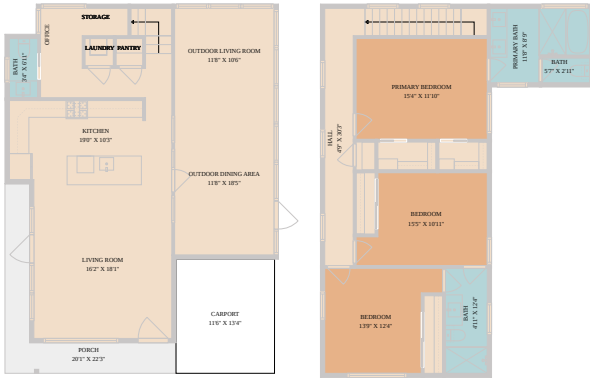

TWIST TOURS