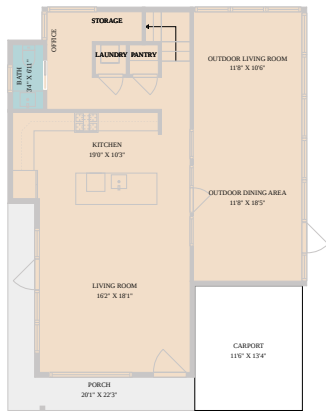

TWIST TOURS