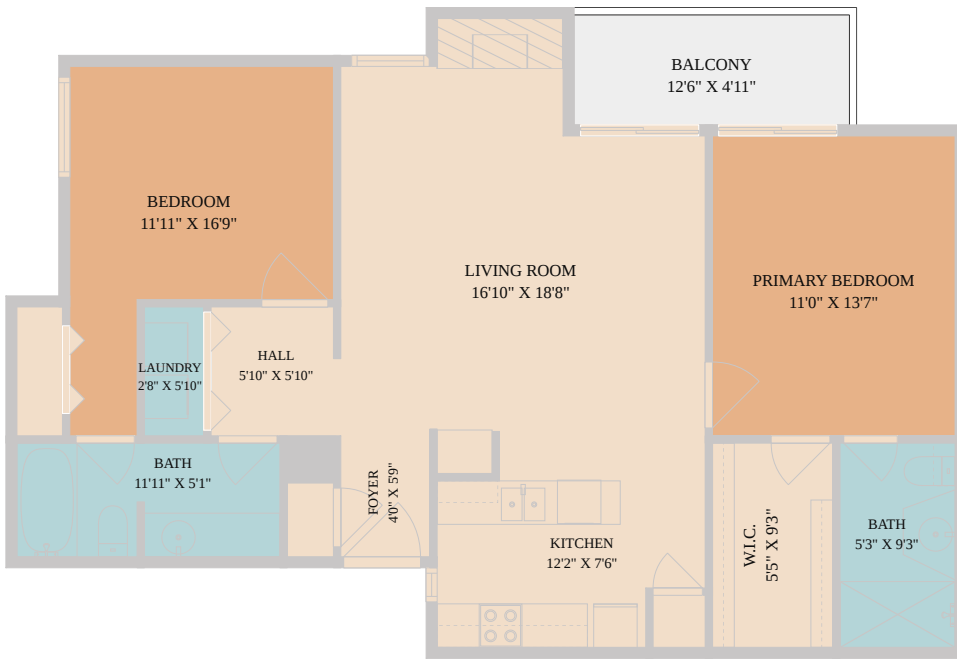

**TWIST
TOURS**

© 2026 331 Enterprises, LLC. All rights reserved. This floor plan is an approximation of existing structures and features and is provided for convenience only with the permission of the seller. All measurements are approximate and not guaranteed to be exact or to scale. Buyer should confirm measurements using their own sources.