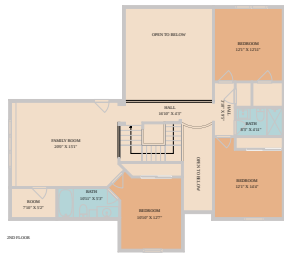

TWIST TOURS