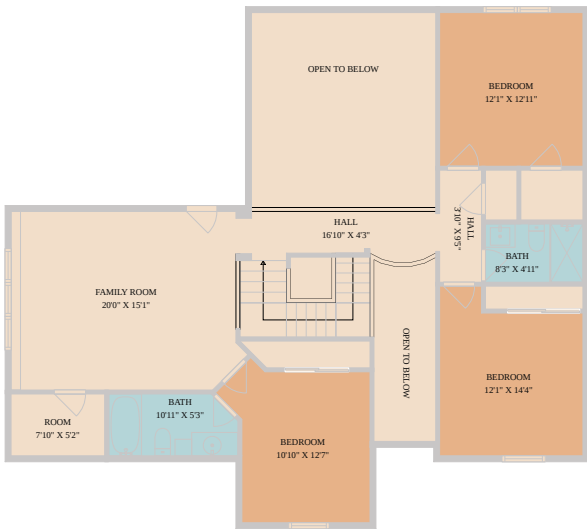

TWIST TOURS