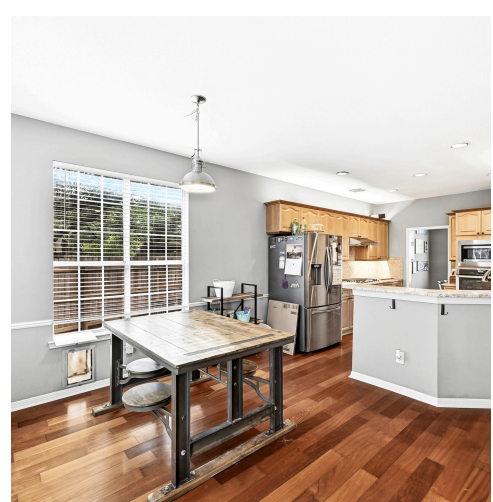

Mike & Chrissy Caputo

Broker/ Owner

📞 512-748-4650

✉️ chrissy@austinsummitgroup.com

🌐 www.austinsummitgroup.com/