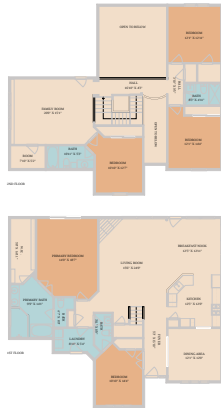

**TWIST
TOURS**