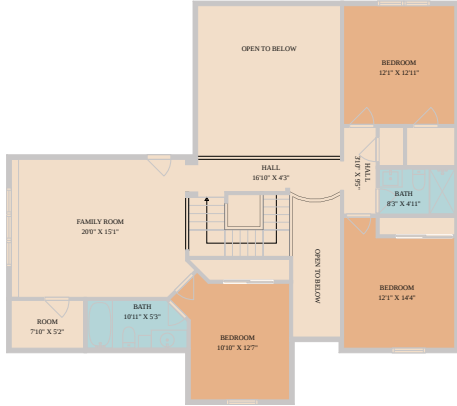

**TWIST
TOURS**