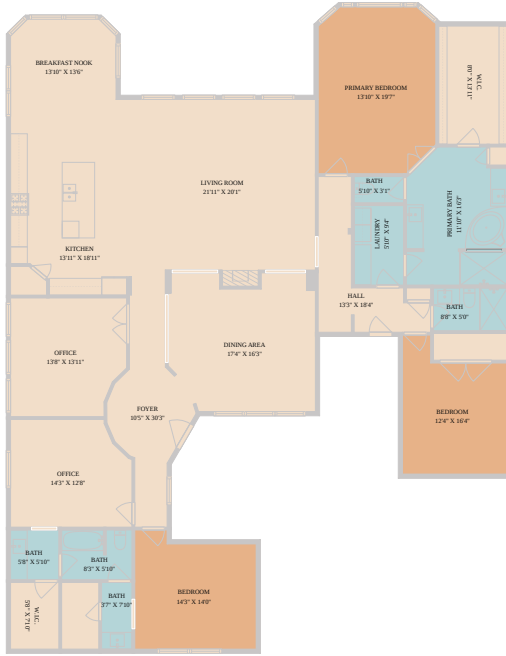

**TWIST
TOURS**

Pat Gunter
REALTOR

📞 512-750-0116

✉ pat@patgunter.com

🌐 www.patgunter.com

© 2026 331 Enterprises, LLC. All rights reserved. This floor plan is an approximation of existing structures and features and is provided for convenience only with the permission of the seller. All measurements are approximate and not guaranteed to be exact or to scale. Buyer should confirm measurements using their own sources.