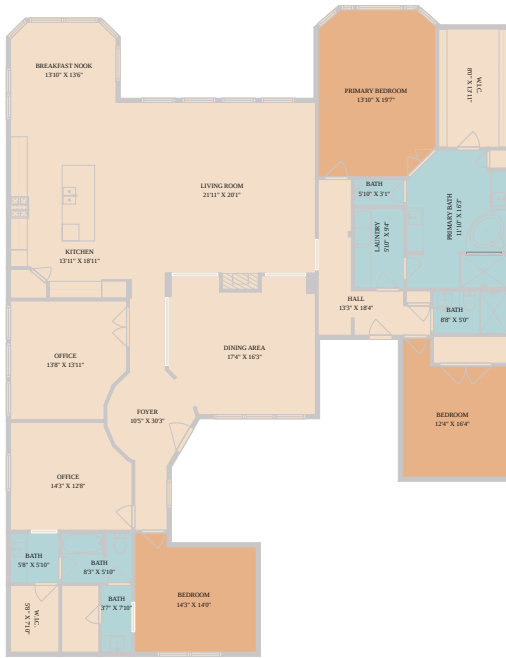

**TWIST
TOURS**

© 2026 331 Enterprises, LLC. All rights reserved. This floor plan is an approximation of existing structures and features and is provided for convenience only with the permission of the seller. All measurements are approximate and not guaranteed to be exact or to scale. Buyer should confirm measurements using their own sources.